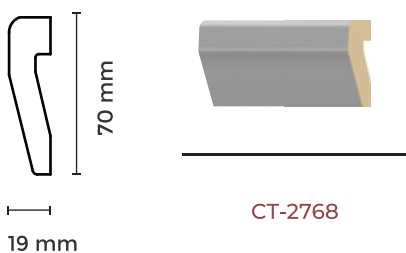

ฟ้าพลาสทา

MINIMAL COLLECTION

GROUND CORNICE ប៉ວລ່ាង

UPPER CORNICE ប៉ូស

CORNER CORNICE ប៉ូកាត

FRAME CORNICE ប៉ូកកម

CORNICE MOLDING บัวคิ้ว

12 mm