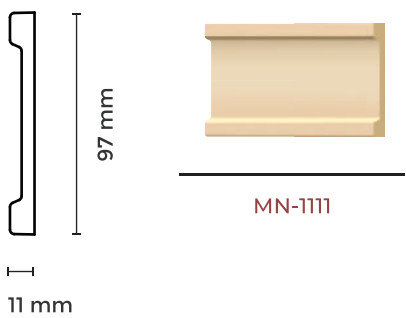

ฟ้าพลาสทา

MINIMAL COLLECTION

GROUND CORNICE ប៉ວລ່ាង

UPPER CORNICE ប៉ូស

CORNER CORNICE ប៉ូកាត

FRAME CORNICE ប៉ូកកម

CORNICE MOLDING บัวคิ้ว

12 mm