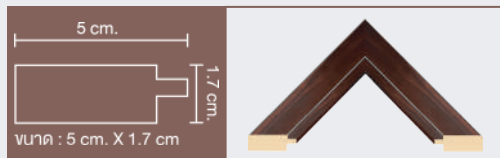

Marble style

code: MR1-2008-SC
size: 52 x 73 cm.

code: MR2-2008-SC
size: 62 x 88 cm.

code: MR3-2008-SC
size: 52 x 133 cm.

Marble style

code: MR1-2008-SB
size: 52 x 73 cm.

code: MR2-2008-SB
size: 62x 88 cm.

code: MR3-2008-SB
size: 52 x 133 cm.

code: MR3-3560-AT
size: 55 x 136 cm.

code: MR1-3560-CB
size: 55 x 75 cm.

code: MR2-3560-CB
size: 65 x 90 cm.

code: MR3-3560-CB
size: 55 x 136 cm.

Modern style

code: MR1-3560-CG
size: 55 x 75 cm.

code: MR2-3560-CG
size: 65 x 90 cm.

code: MR3-3560-CG
size: 55 x 136 cm.

Modern style

code: MR1-2215-03
size: 52 x 72 cm.

code: MR2-2215-03
size: 62 x 87 cm.

code: MR3-2215-03
size: 52 x 133 cm.

code: MR1-2215-BM
size: 52 x 72 cm.

code: MR2-2215-BM
size: 62 x 87 cm.

code: MR3-2215-BM
size: 52 x 133 cm.

code: MR1-2215-RM
size: 52 x 72 cm.

code: MR2-2215-RM
size: 62 x 87 cm.

code: MR3-2215-RM
size: 52 x 133 cm.

code: MR1-2215-WM
size: 52 x 72 cm.

code: MR2-2215-WM
size: 62 x 87 cm.