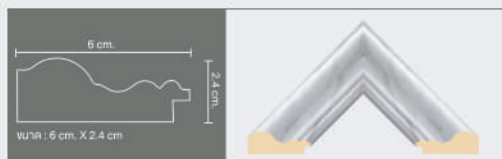

Marble style

code: MR1-2008-SC
size: 52 x 73 cm.

code: MR2-2008-SC
size: 62 x 88 cm.

code: MR3-2008-SC
size: 52 x 133 cm.

Marble style

code: MR1-2008-SB
size: 52 x 73 cm.

code: MR2-2008-SB
size: 62x 88 cm.

code: MR3-2008-SB
size: 52 x 133 cm.

Marble style

code: MR1-2008-SW
size: 52 x 73 cm.

code: MR2-2008-SW
size: 62 x 87 cm.

code: MR3-2008-SW
size: 52 x 133 cm.

Modern style

COLLECTION

code: MR1-3560-AT
size: 55 x 75 cm.

code: MR2-3560-AT
size: 65 x 90 cm.