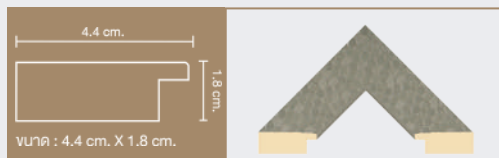

Luxury style

COLLECTION

code: MR1-2005-AT
size: 50 x 70 cm.

code: MR2-2005-AT
size: 60 x 85 cm.

code: MR3-2005-AT
size: 50 x 131 cm.

code: MR1-2005-GS
size: 50 x 70 cm.

code: MR2-2005-GS
size: 60 x 85 cm.

code: MR3-2005-GS
size: 50 x 131 cm.

code: MR1-2005-RS
size: 50 x 70 cm.

code: MR2-2005-RS
size: 60 x 85 cm.

code: MR3-2005-RS
size: 50 x 131 cm.

code: MR1-2005-WM
size: 50 x 70 cm.

code: MR2-2005-WM
size: 60 x 85 cm.

code: MR3-2005-WM
size: 50 x 131 cm.

code: MR1-1153-AT
size: 44 x 75 cm.

code: MR2-1153-AT
size: 54 x 80 cm.

code: MR3-1153-AT
size: 44 x 125 cm.

code: MR1-1153-WM
size: 44 x 75 cm.

code: MR2-1153-WM
size: 54 x 80 cm.

code: MR3-1153-WM
size: 44 x 125 cm.

Marble style

code: MR1-2008-SC
size: 52 x 73 cm.

code: MR2-2008-SC
size: 62 x 88 cm.

code: MR3-2008-SC
size: 52 x 133 cm.

Marble style

code: MR1-2008-SB
size: 52 x 73 cm.

code: MR2-2008-SB
size: 62x 88 cm.

code: MR3-2008-SB
size: 52 x 133 cm.