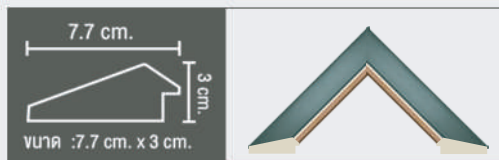

Marble style

code: MR1-2008-SC
size: 52 x 73 cm.

code: MR2-2008-SC
size: 62 x 88 cm.

code: MR3-2008-SC
size: 52 x 133 cm.

Marble style

code: MR1-2008-SB
size: 52 x 73 cm.

code: MR2-2008-SB
size: 62x 88 cm.

code: MR3-2008-SB
size: 52 x 133 cm.

Marble style

code: MR1-2008-SW
size: 52 x 73 cm.

code: MR2-2008-SW
size: 62 x 87 cm.

code: MR3-2008-SW
size: 52 x 133 cm.

Modern style

COLLECTION

code: MR1-3560-AT
size: 55 x 75 cm.

code: MR2-3560-AT
size: 65 x 90 cm.

code: MR3-3560-AT
size: 55 x 136 cm.

code: MR1-3560-CB
size: 55 x 75 cm.

code: MR2-3560-CB
size: 65 x 90 cm.

code: MR3-3560-CB
size: 55 x 136 cm.

Modern style

code: MR1-3560-CG
size: 55 x 75 cm.

code: MR2-3560-CG
size: 65 x 90 cm.

code: MR3-3560-CG
size: 55 x 136 cm.

Modern style

code: MR1-2215-03
size: 52 x 72 cm.

code: MR2-2215-03
size: 62 x 87 cm.

code: MR3-2215-03
size: 52 x 133 cm.

code: MR1-2215-BM
size: 52 x 72 cm.

code: MR2-2215-BM
size: 62 x 87 cm.