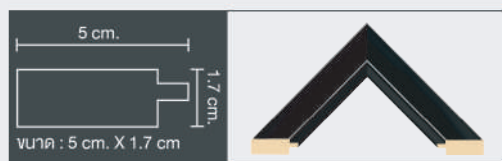

code: MR3-3560-CG
size: 55 x 136 cm.

Modern style

code: MR1-2215-03
size: 52 x 72 cm.

code: MR2-2215-03
size: 62 x 87 cm.

code: MR3-2215-03
size: 52 x 133 cm.

code: MR1-2215-BM
size: 52 x 72 cm.

code: MR2-2215-BM
size: 62 x 87 cm.

code: MR3-2215-BM
size: 52 x 133 cm.

code: MR1-2215-RM
size: 52 x 72 cm.

code: MR2-2215-RM
size: 62 x 87 cm.

code: MR3-2215-RM
size: 52 x 133 cm.

code: MR1-2215-WM
size: 52 x 72 cm.

code: MR2-2215-WM
size: 62 x 87 cm.